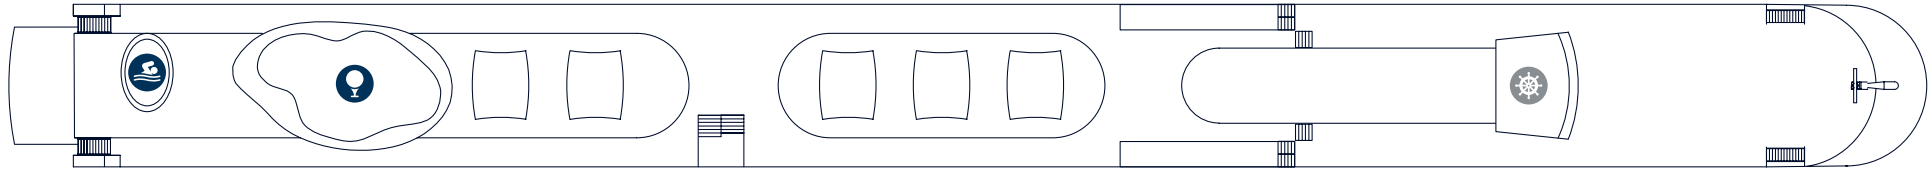

MS Oscar Wilde

Deckplan | Deck plan

Sonnendeck | Sun deck

Diamant Deck | Diamond Deck No. 300

Rubin Deck | Ruby Deck No. 200

Smaragd Deck | Emerald Deck No. 100

- | | | |
|----------------|--|---|
| Legende | <ul style="list-style-type: none"> Eingang Aufzug Rezeption Travel Desk Bordshop Restaurant Bar Bistro Panoramasalon Live Cooking Bibliothek Friseur Pool Fitness Golf Wellness WC Küche Steuerhaus Besatzung Zweitbettkabine¹ Zweitbettkabine² Suite³ Junior Suite¹ | <ul style="list-style-type: none"> Entrance Elevator Reception Desk Travel Desk Bordshop Restaurant Bar Bistro Panorama Salon Live Cooking Reading Corner Hairdresser Pool Fitness Golf Wellness Restrooms Kitchen Wheelhouse Crew Double Cabin¹ Double Cabin² Suite³ Junior Suite¹ |
|----------------|--|---|